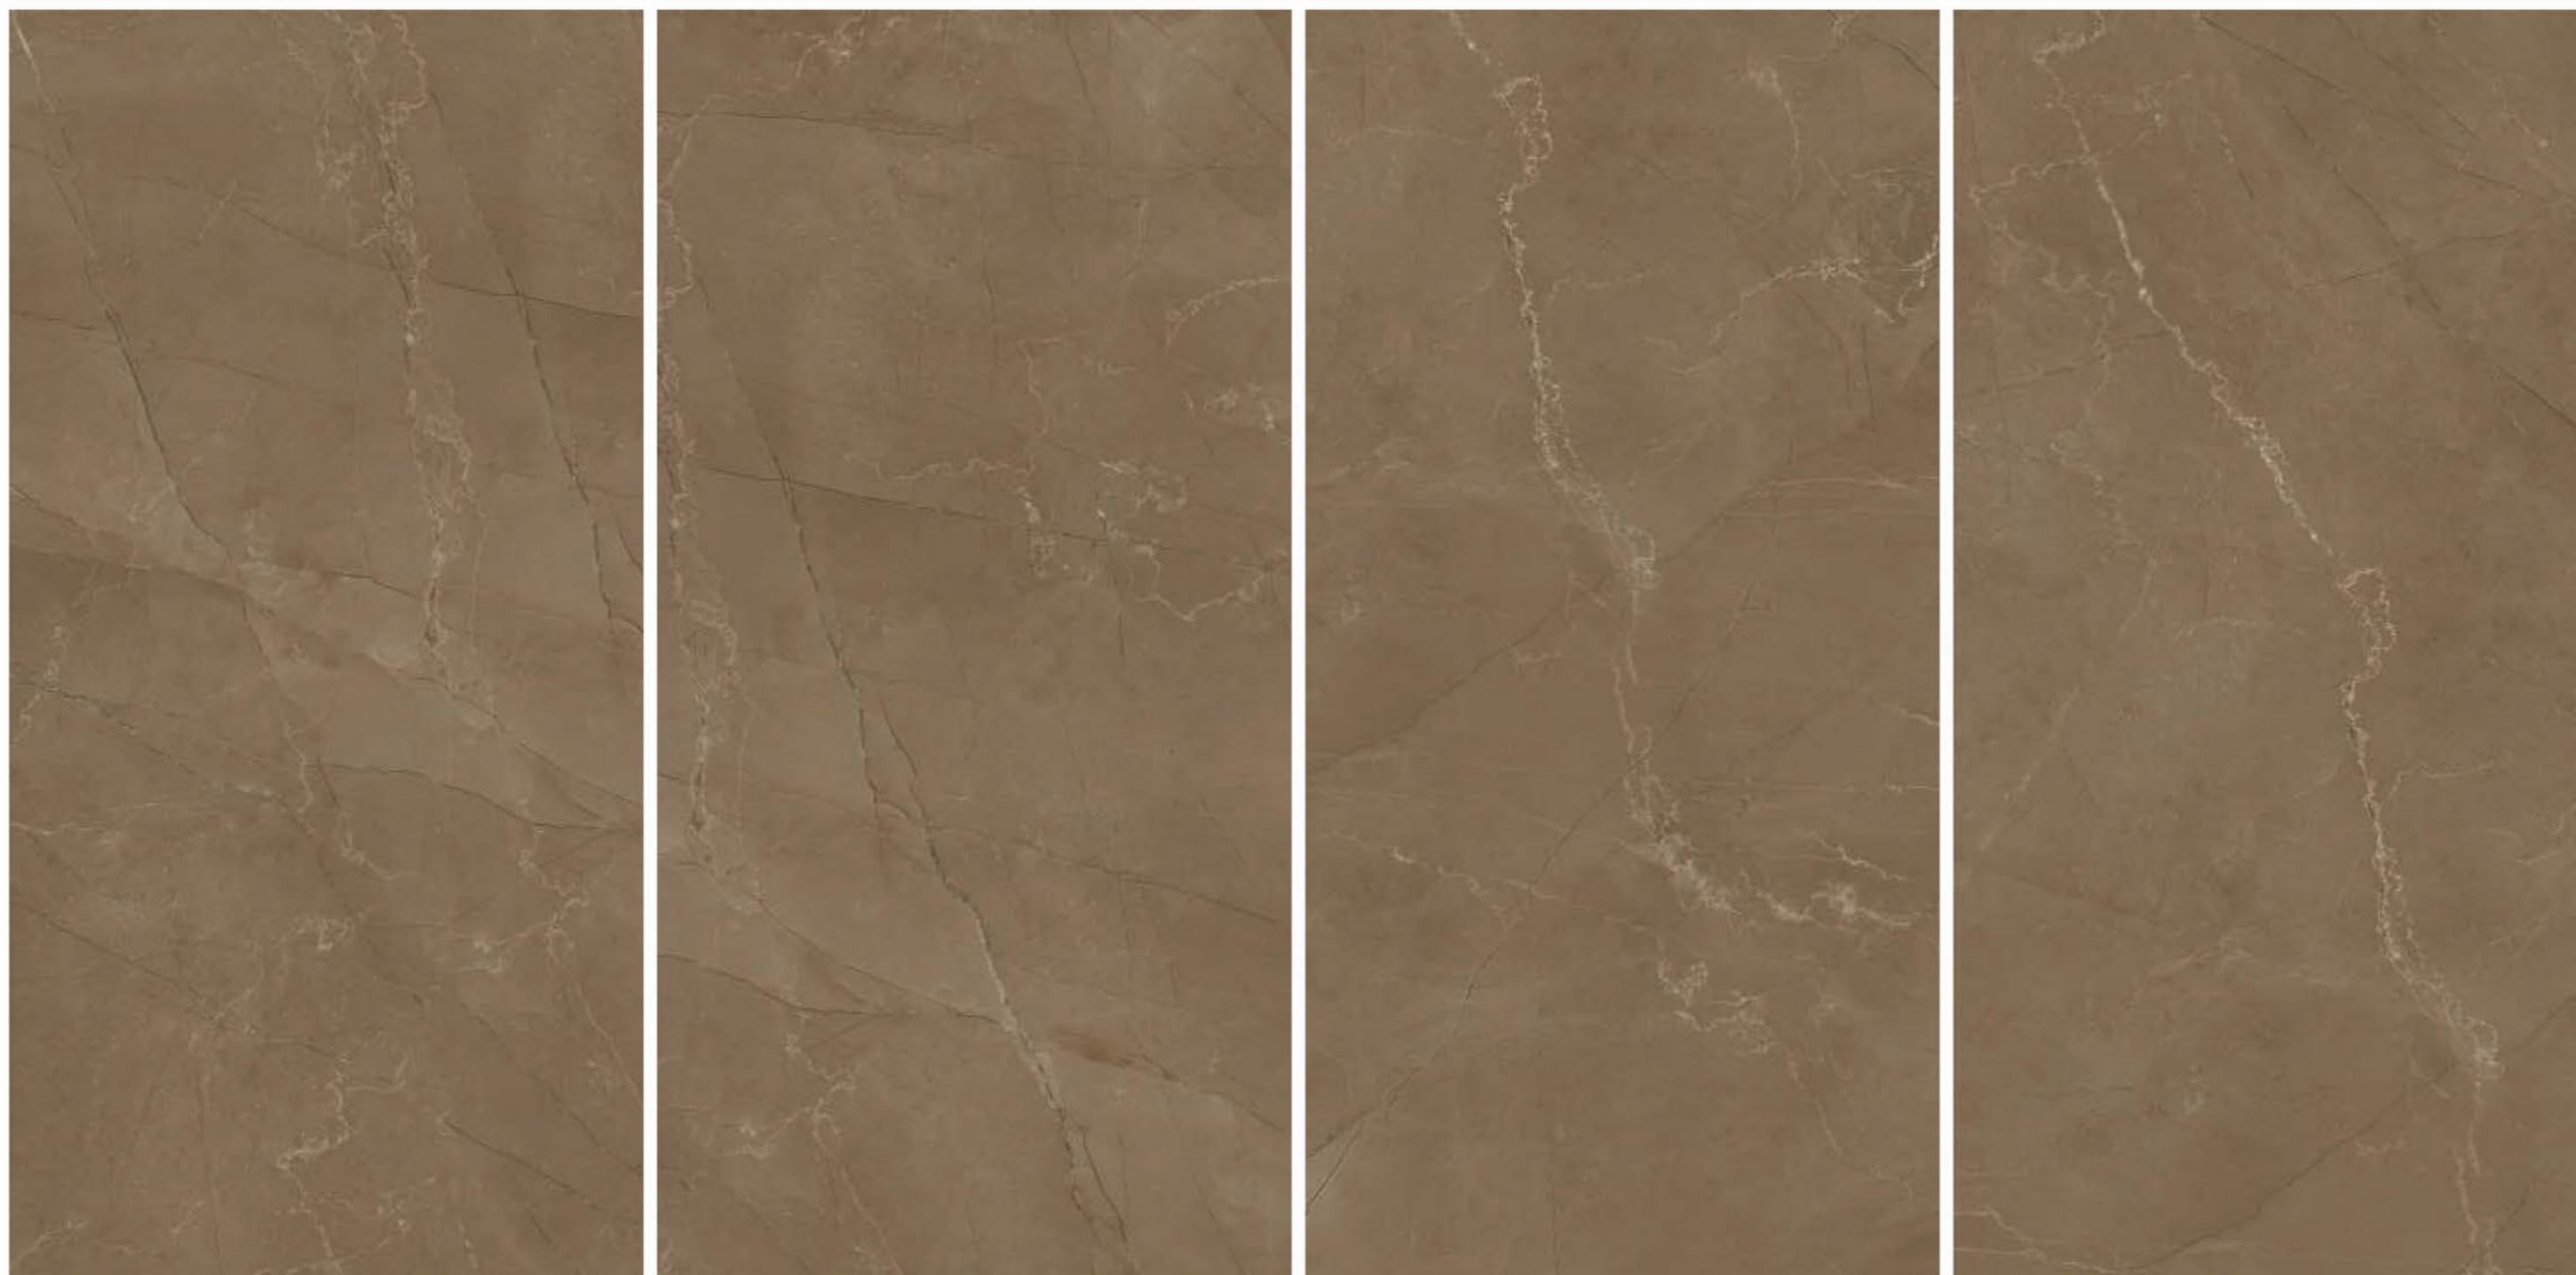

ARORA ARMANI RUST

SIZE
600x
1200MM

Series
GLOSSY

Random
04