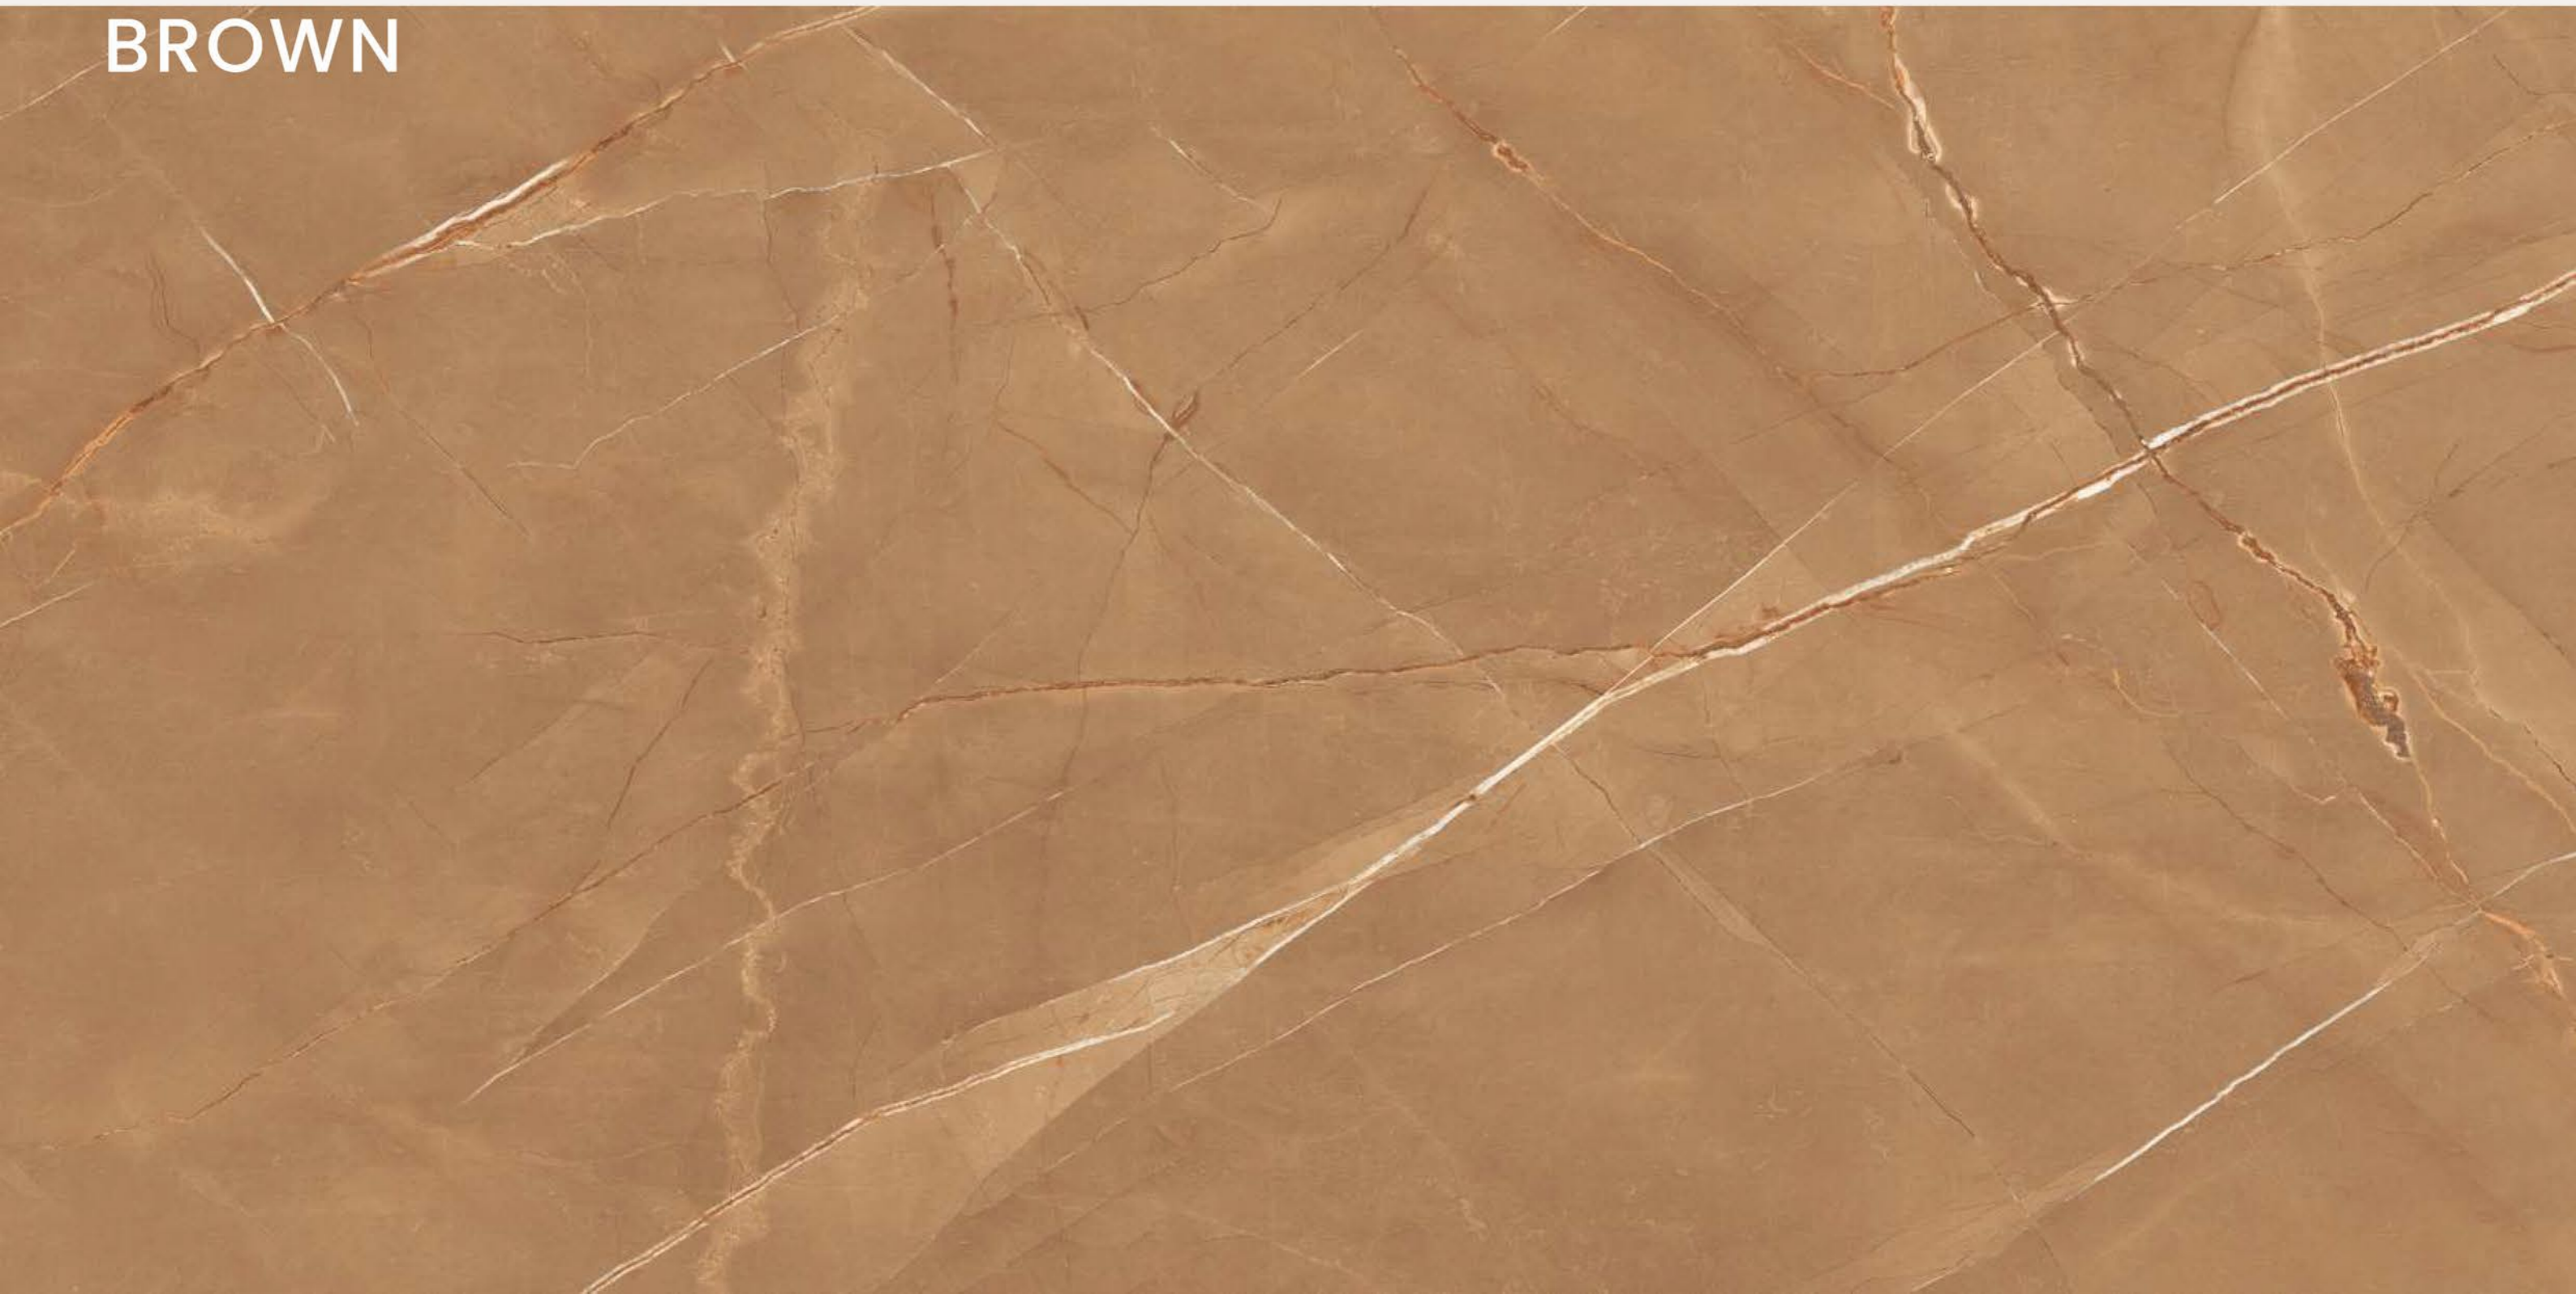

Series
GLOSSY

Random
04

ARMANI LORIAL

ARMANI LORIAL
BROWN

ARMANI LORIAL BROWN

SIZE
600x
1200MM

Series
GLOSSY

Random
04